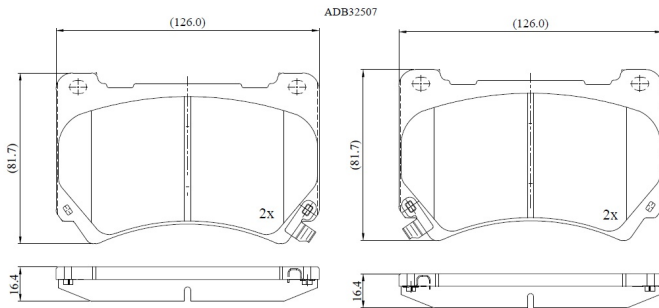

Make: HYUNDAI

Model: Equus

Part Number: ADB32507

Vehicle Manufacturing/Engine:

Specifications

Fitting Position	:	Front
Model Date	:	2011-
Or. Caliper	:	
WVA	:	
FMSI	:	D1396
Length	:	126

Width	:	81.7
Thickness	:	16.4