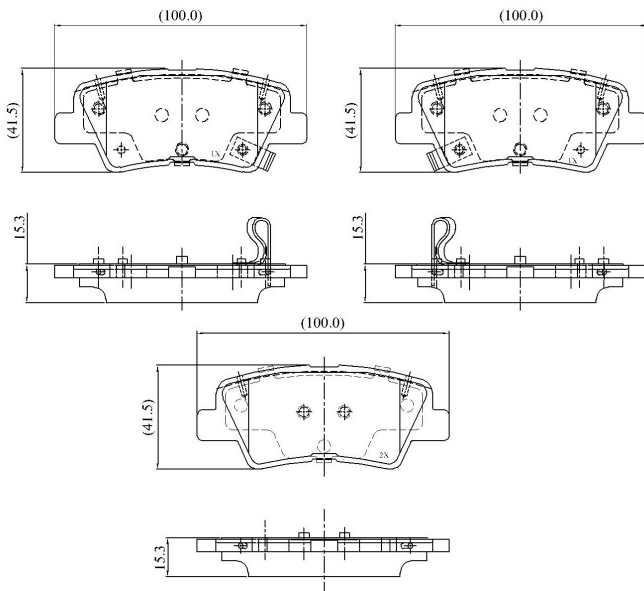

Make: HYUNDAI

Model: FLUIDIC ELANTRA Saloon

Part Number: ADB32161

Vehicle Manufacturing/Engine:

ADB32161

Specifications

Fitting Position : Rear

Model Date	:	06/11-
Or. Caliper	:	Akebono
WVA	:	2,49,34,24,93,52,49,36,00,00,00,00,00,00,000
FMSI	:	
Length	:	99.8
Width	:	41
Thickness	:	15.3