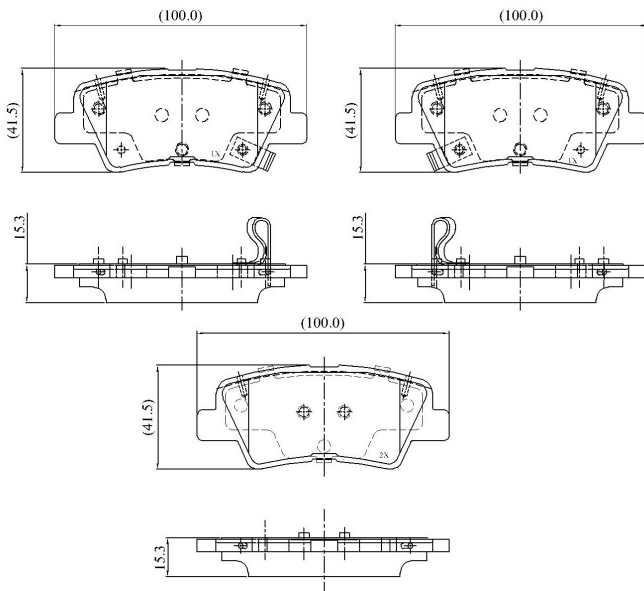

Make: HYUNDAI

Model: FLUIDIC ELANTRA Saloon

Part Number: ADB32161

Vehicle Manufacturing/Engine:

ADB32161

Specifications

Fitting Position : Rear

Model Date	:	02/11-
Or. Caliper	:	Akebono
WVA	:	2,49,34,24,93,52,49,36,00,00,00,00,00,000
FMSI	:	
Length	:	99.8
Width	:	41
Thickness	:	15.3