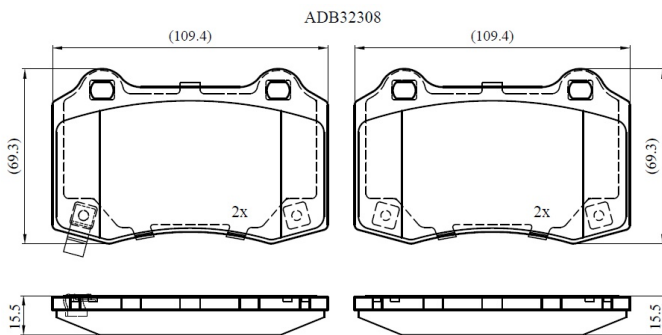

Make: HYUNDAI

Model: Genesis Coupe

Part Number: ADB32308

Vehicle Manufacturing/Engine:

Specifications

Fitting Position	:	Rear
Model Date	:	01/08-12/12
Or. Caliper	:	
WVA	:	25743, 25744
FMSI	:	
Length	:	19.4

Width	:	69.3
Thickness	:	15.5