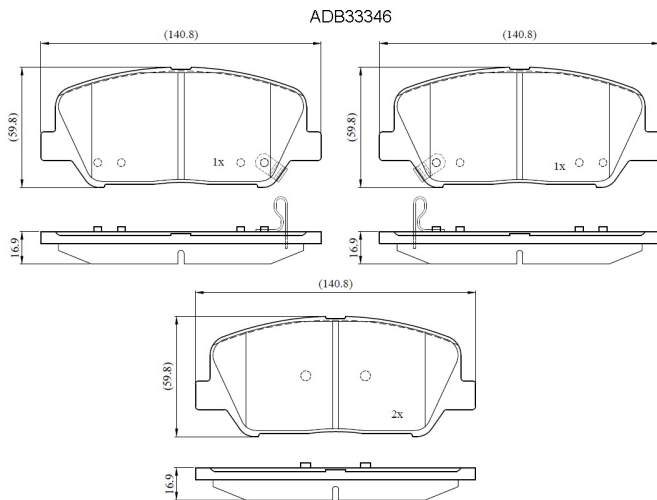

Make: HYUNDAI

Model: Genesis Coupe

Part Number: ADB33346

Vehicle Manufacturing/Engine:

Specifications

Fitting Position	:	Front
Model Date	:	Oct-13
Or. Caliper	:	

WVA	:	
FMSI	:	8527-D1413
Length	:	140.8
Width	:	59.8
Thickness	:	16.9