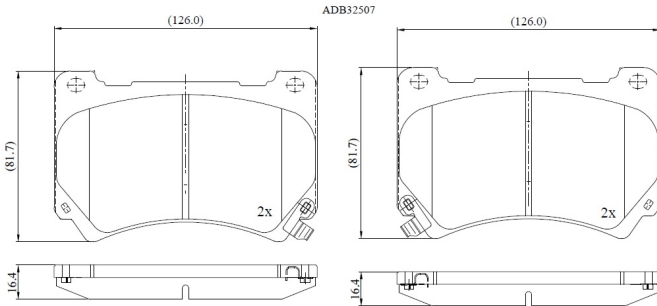

Make: HYUNDAI

Model: Genesis

Part Number: ADB32507

Vehicle Manufacturing/Engine:

Specifications

Fitting Position	:	Front
Model Date	:	2009-2012
Or. Caliper	:	
WVA	:	
FMSI	:	D1396
Length	:	126

Width	:	81.7
Thickness	:	16.4