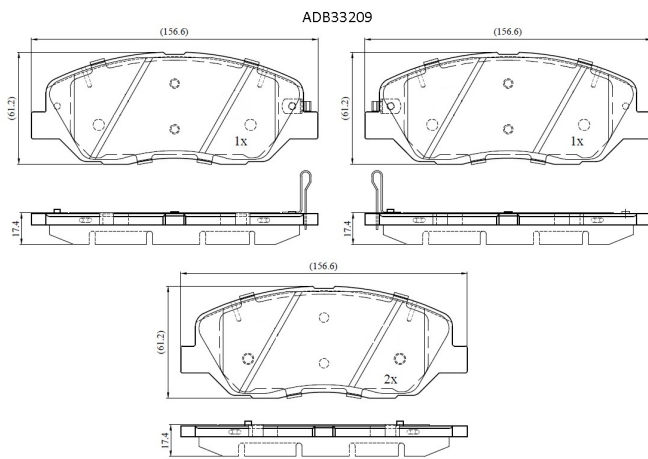

Make: HYUNDAI

Model: Genesis

Part Number: ADB33209

Vehicle Manufacturing/Engine:

Specifications

Fitting Position	:	Front
Model Date	:	2011-2014
Or. Caliper	:	
WVA	:	24351

FMSI	:	
Length	:	156.6
Width	:	61.2
Thickness	:	17.4