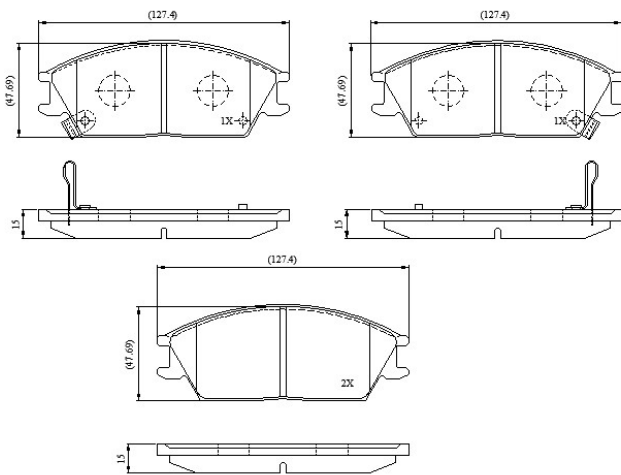

Make: HYUNDAI

Model: Getz

Part Number: ADB3500

Vehicle Manufacturing/Engine:

ADB3500

Specifications

Fitting Position	:	Front
Model Date	:	03->
Or. Caliper	:	

WVA	:	2,10,12,21,773
FMSI	:	
Length	:	127.4
Width	:	49
Thickness	:	15