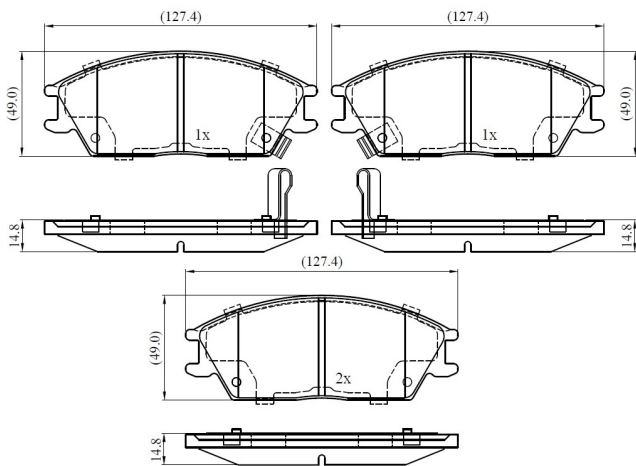

Make: HYUNDAI

Model: Getz

Part Number: ADB33223

Vehicle Manufacturing/Engine:

ADB33223

Specifications

Fitting Position	:	Front
Model Date	:	2005-2009
Or. Caliper	:	

WVA	:	21012
FMSI	:	
Length	:	127.4
Width	:	49
Thickness	:	14.8