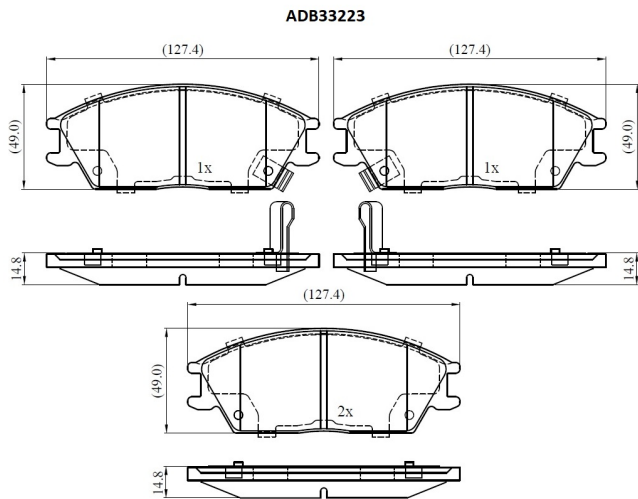

Make: HYUNDAI

Model: Getz

Part Number: ADB33223

Vehicle Manufacturing/Engine:

Specifications

Fitting Position	:	Front
Model Date	:	2002-2005
Or. Caliper	:	

WVA	:	21012
FMSI	:	
Length	:	127.4
Width	:	49
Thickness	:	14.8