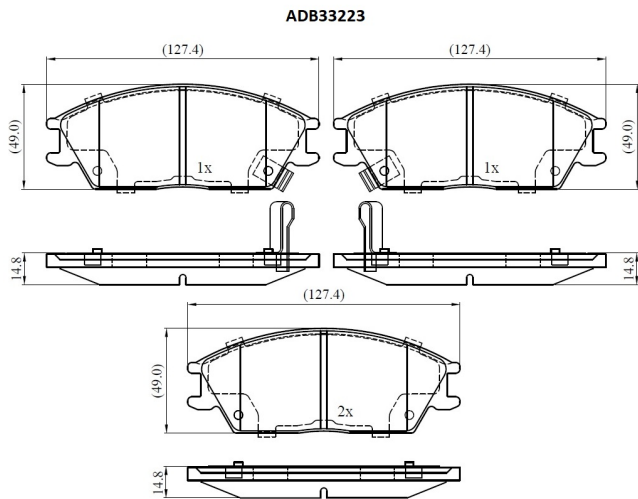

Make: HYUNDAI

Model: Getz

Part Number: ADB33223

Vehicle Manufacturing/Engine:

Specifications

Fitting Position	:	Front
Model Date	:	2005-2010
Or. Caliper	:	

WVA	:	21012
FMSI	:	
Length	:	127.4
Width	:	49
Thickness	:	14.8