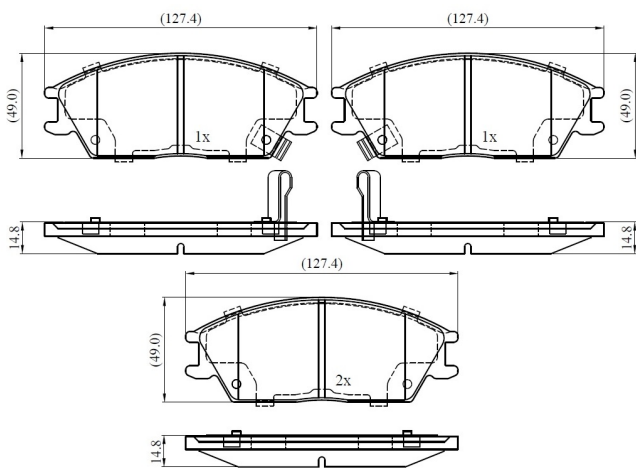

Make: HYUNDAI

Model: Getz

Part Number: ADB33223

Vehicle Manufacturing/Engine:

ADB33223

Specifications

Fitting Position	:	Front
Model Date	:	2005-2009
Or. Caliper	:	

WVA	:	21012
FMSI	:	
Length	:	127.4
Width	:	49
Thickness	:	14.8