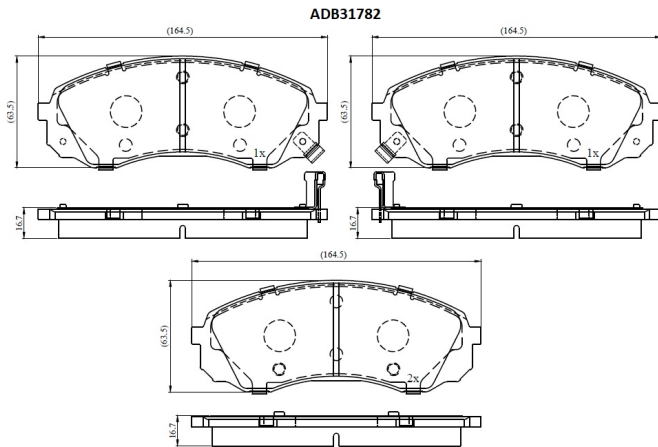

Make: HYUNDAI

Model: Grand Starex

Part Number: ADB31782

Vehicle Manufacturing/Engine:

Specifications

Fitting Position	:	Front
Model Date	:	05/07-08/15
Or. Caliper	:	
WVA	:	2,45,97,24,598

FMSI	:	
Length	:	164.5
Width	:	63.5
Thickness	:	16.7