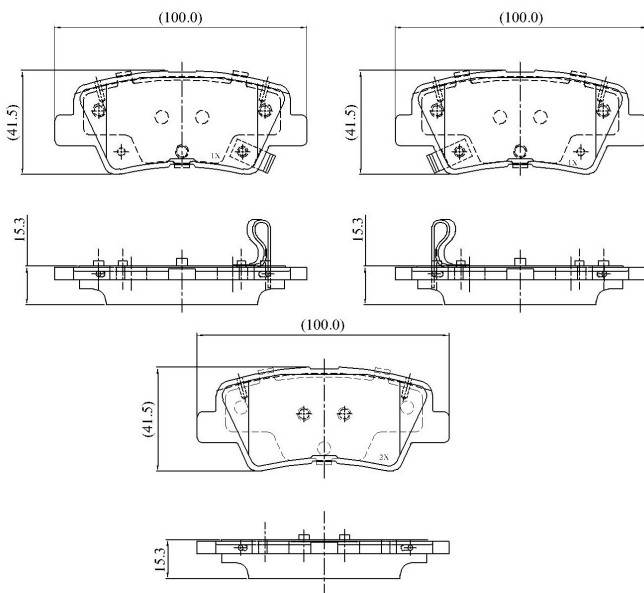

Make: HYUNDAI

Model: Grandeur

Part Number: ADB32161

Vehicle Manufacturing/Engine:

ADB32161

Specifications

Fitting Position : Rear

Model Date	:	05/06-
Or. Caliper	:	Akebono
WVA	:	2,49,34,24,93,52,49,36,00,00,00,00,00,00,000
FMSI	:	
Length	:	99.8
Width	:	41
Thickness	:	15.3