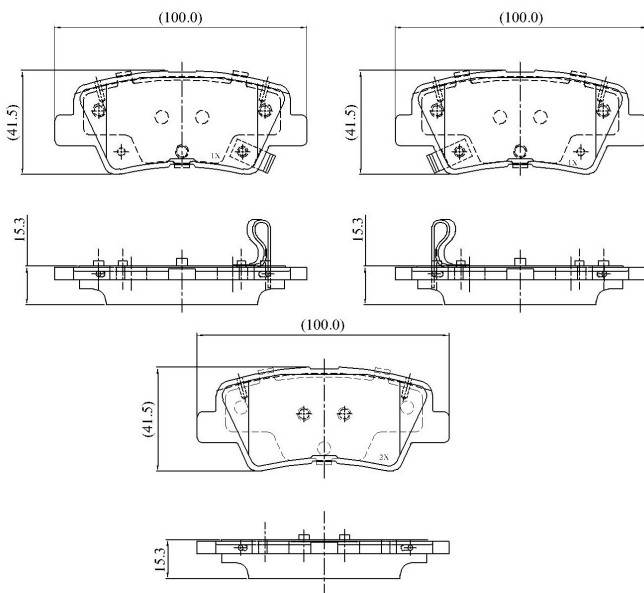

Make: HYUNDAI

Model: Grandeur

Part Number: ADB32161

Vehicle Manufacturing/Engine:

ADB32161

Specifications

Fitting Position : Rear

Model Date	:	06/06-
Or. Caliper	:	Akebono
WVA	:	2,49,34,24,93,52,49,36,00,00,00,00,00,00,000
FMSI	:	
Length	:	99.8
Width	:	41
Thickness	:	15.3