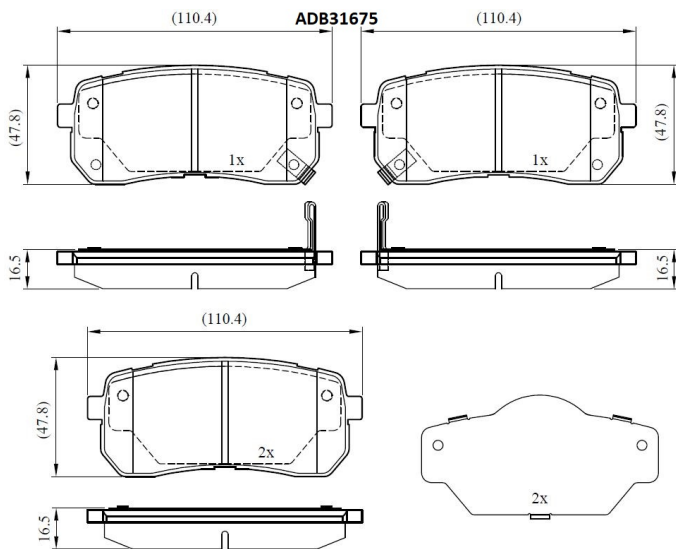

Make: HYUNDAI

Model: H-1 Cargo

Part Number: ADB31675

Vehicle Manufacturing/Engine:

Specifications

Fitting Position	:	Rear
Model Date	:	01/10-->
Or. Caliper	:	

WVA	:	2,45,99,24,600
FMSI	:	
Length	:	110.4
Width	:	47.8
Thickness	:	16.5/17.1