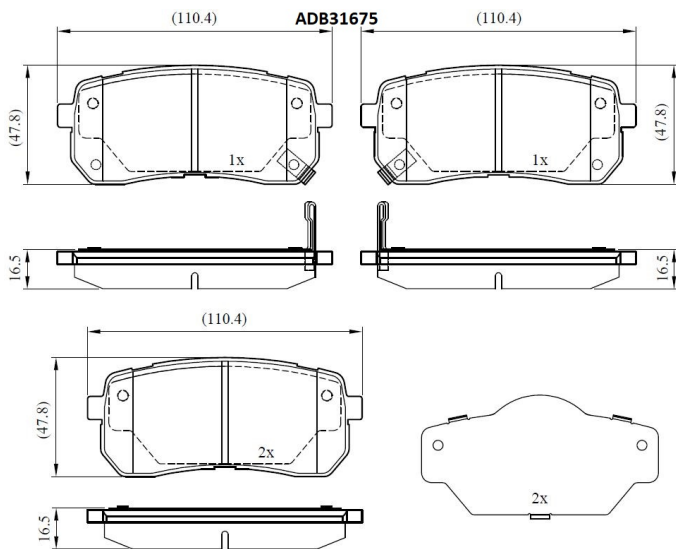

Make: HYUNDAI

Model: H-1 Cargo

Part Number: ADB31675

Vehicle Manufacturing/Engine:

Specifications

Fitting Position	:	Rear
Model Date	:	02/08-->
Or. Caliper	:	

WVA	:	
FMSI	:	
Length	:	110.4
Width	:	47.8
Thickness	:	16.5/17.1