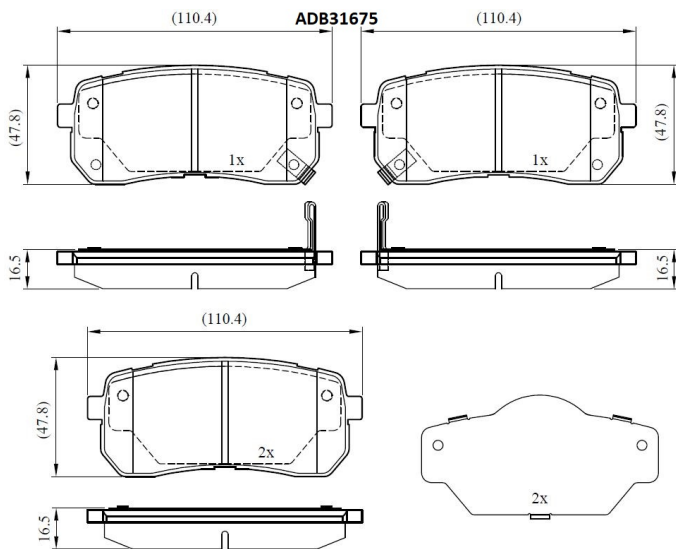

Make: HYUNDAI

Model: H-1 Travel

Part Number: ADB31675

Vehicle Manufacturing/Engine:

Specifications

Fitting Position	:	Rear
Model Date	:	05/08-->
Or. Caliper	:	

WVA	:	
FMSI	:	
Length	:	110.4
Width	:	47.8
Thickness	:	16.5/17.1