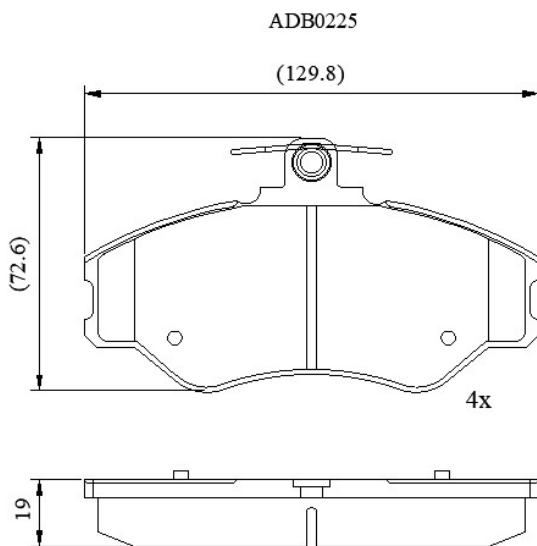

Make: HYUNDAI

Model: H Series

Part Number: ADB0225

Vehicle Manufacturing/Engine:

Specifications

Fitting Position

:

Front

Model Date	:	10/94->
Or. Caliper	:	Lucas
WVA	:	23083
FMSI	:	
Length	:	129.8
Width	:	72.6
Thickness	:	19