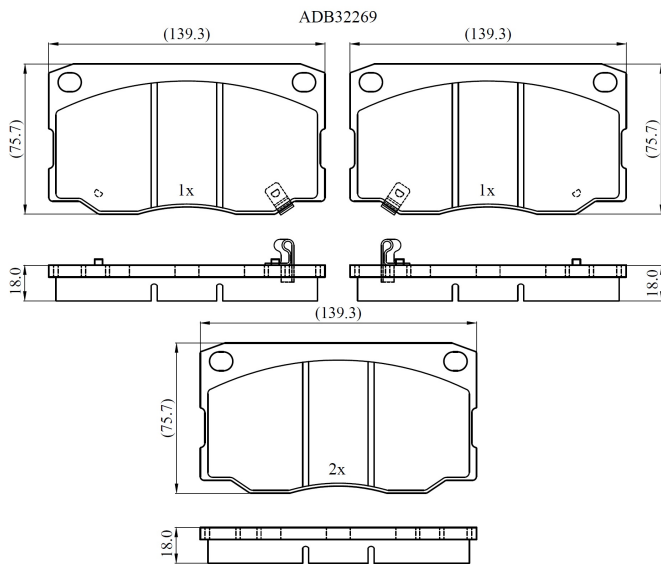

Make: HYUNDAI

Model: HD Light, HD 78

Part Number: ADB32269

Vehicle Manufacturing/Engine:

Specifications

Fitting Position	:	Front
Model Date	:	09/06-

Or. Caliper	:	
WVA	:	
FMSI	:	
Length	:	139.3
Width	:	75.7
Thickness	:	18