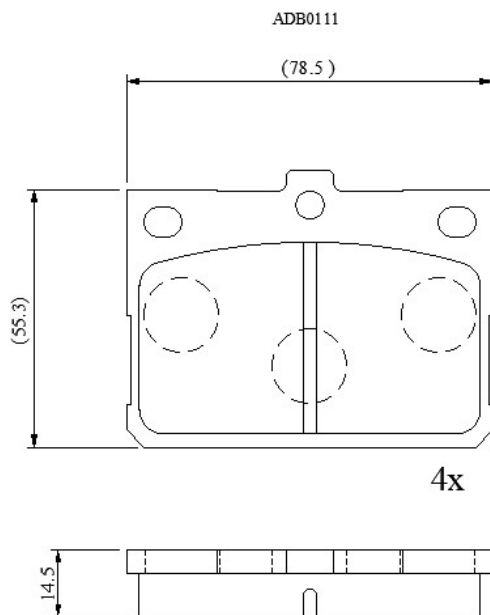

Make: HYUNDAI

Model: HD1000

Part Number: ADB0111

Vehicle Manufacturing/Engine:

Specifications

Fitting Position	:	Front
Model Date	:	01/78-01/94
Or. Caliper	:	Sumitomo
WVA	:	20703
FMSI	:	
Length	:	78.5
Width	:	59.5
Thickness	:	14.5