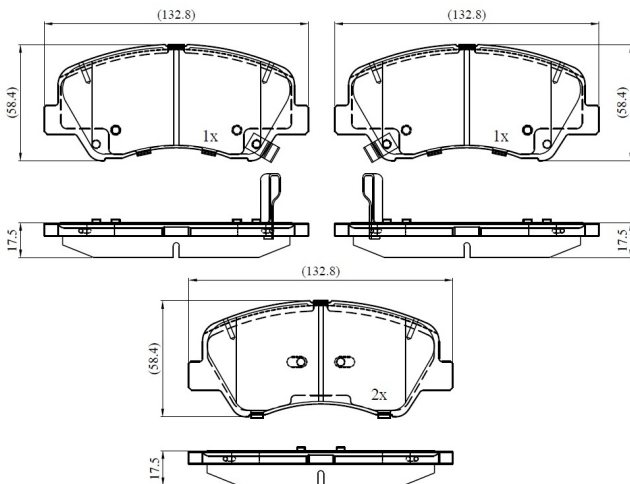

Make: HYUNDAI

Model: i20 II Coupe

Part Number: ADB32493

Vehicle Manufacturing/Engine:

ADB32493

Specifications

Fitting Position	:	Front
Model Date	:	2016-

Or. Caliper	:	
WVA	:	
FMSI	:	
Length	:	132.8
Width	:	94.8
Thickness	:	20