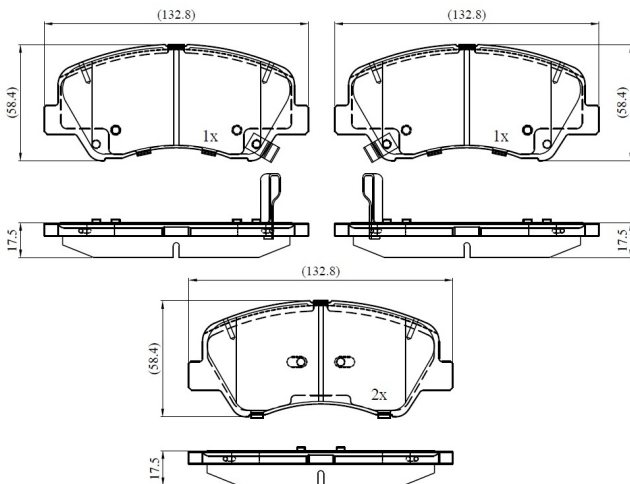

Make: HYUNDAI

Model: i20 II Coupe

Part Number: ADB32493

Vehicle Manufacturing/Engine:

ADB32493

Specifications

Fitting Position	:	Front
Model Date	:	2015-

Or. Caliper	:	
WVA	:	
FMSI	:	
Length	:	132.8
Width	:	94.8
Thickness	:	20