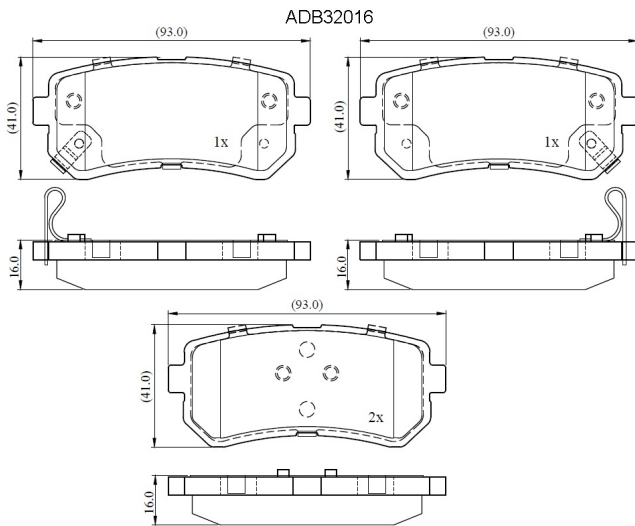

Make: HYUNDAI

Model: i20

Part Number: ADB32016

Vehicle Manufacturing/Engine:

Specifications

Fitting Position	:	Rear
Model Date	:	09/08-->
Or. Caliper	:	Mando

WVA	:	24,94,92,49,50,24,951
FMSI	:	
Length	:	93
Width	:	41
Thickness	:	16