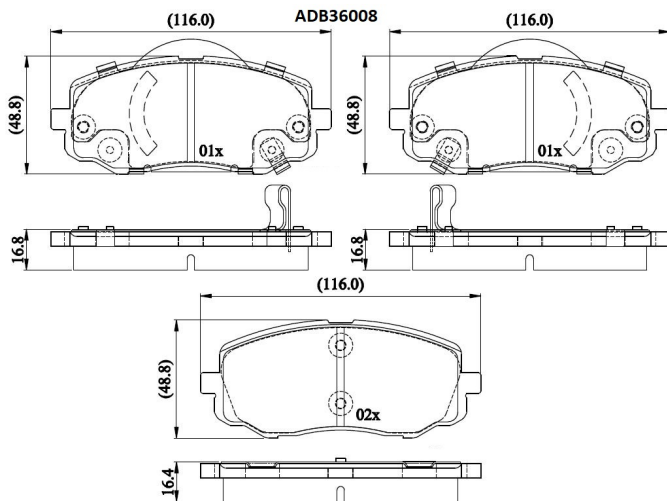

Make: HYUNDAI

Model: i20

Part Number: ADB36008

Vehicle Manufacturing/Engine:

Specifications

Fitting Position	:	Front
Model Date	:	08/08-
Or. Caliper	:	Mando

WVA	:	24910, 24925,24926
FMSI	:	
Length	:	116
Width	:	48.5
Thickness	:	16.4