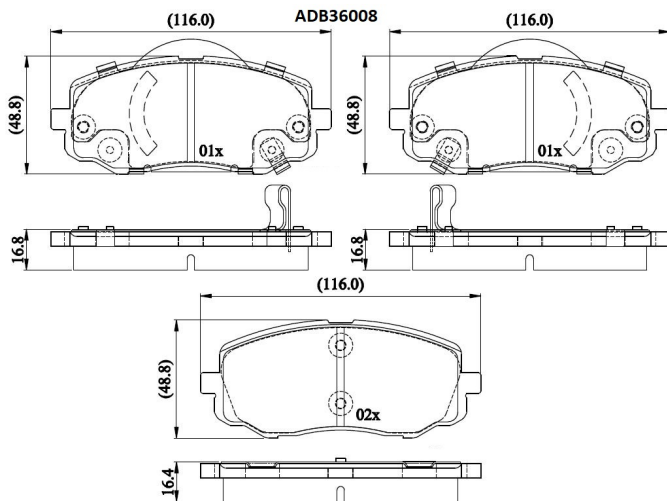

Make: HYUNDAI

Model: i20

Part Number: ADB36008

Vehicle Manufacturing/Engine:

Specifications

Fitting Position	:	Front
Model Date	:	09/08-
Or. Caliper	:	Mando

WVA	:	24910, 24925, 24926
FMSI	:	
Length	:	116
Width	:	48.5
Thickness	:	16.4