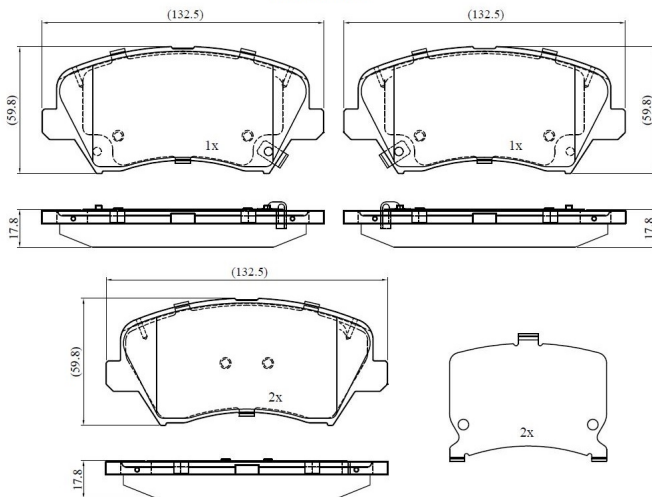

Make: HYUNDAI

Model: i30 Estate

Part Number: ADB32408

Vehicle Manufacturing/Engine:

ADB32408

Specifications

Fitting Position	:	Front
Model Date	:	2015-
Or. Caliper	:	

WVA	:	21532
FMSI	:	
Length	:	132.8
Width	:	59.8
Thickness	:	17.8