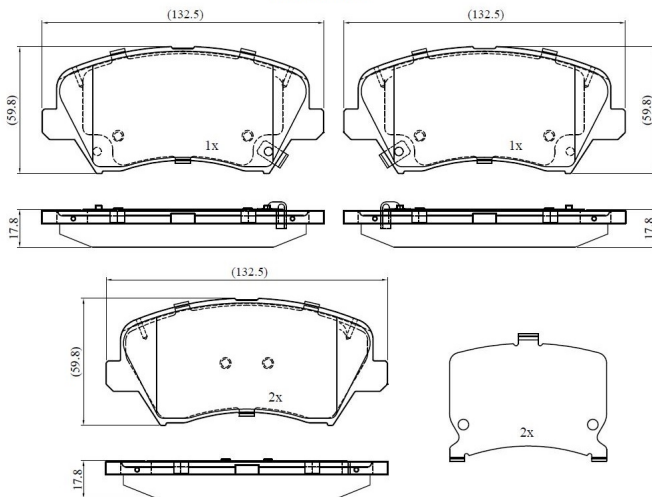

Make: HYUNDAI

Model: i30 Estate

Part Number: ADB32408

Vehicle Manufacturing/Engine:

ADB32408

Specifications

Fitting Position	:	Front
Model Date	:	2012-
Or. Caliper	:	

WVA	:	21532
FMSI	:	
Length	:	132.8
Width	:	59.8
Thickness	:	17.8