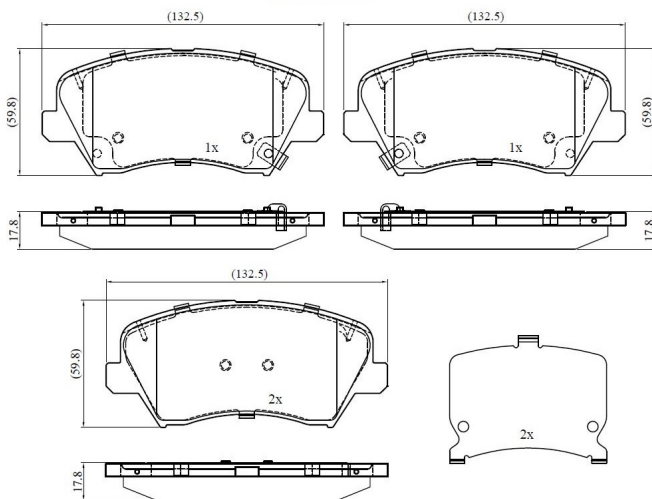

Make: HYUNDAI

Model: i30 Estate

Part Number: ADB32408

Vehicle Manufacturing/Engine:

ADB32408

Specifications

Fitting Position	:	Front
Model Date	:	2012-2015
Or. Caliper	:	

WVA	:	21532
FMSI	:	
Length	:	132.8
Width	:	59.8
Thickness	:	17.8