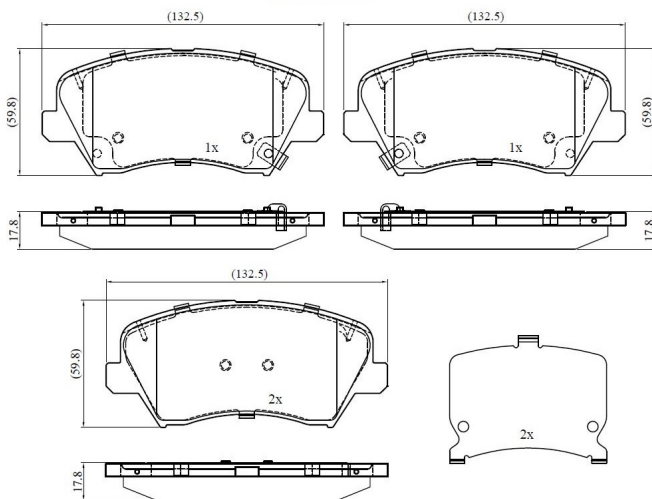

Make: HYUNDAI

Model: i30 Estate

Part Number: ADB32408

Vehicle Manufacturing/Engine:

ADB32408

Specifications

Fitting Position	:	Front
Model Date	:	2012-
Or. Caliper	:	

WVA	:	21532
FMSI	:	
Length	:	132.8
Width	:	59.8
Thickness	:	17.8