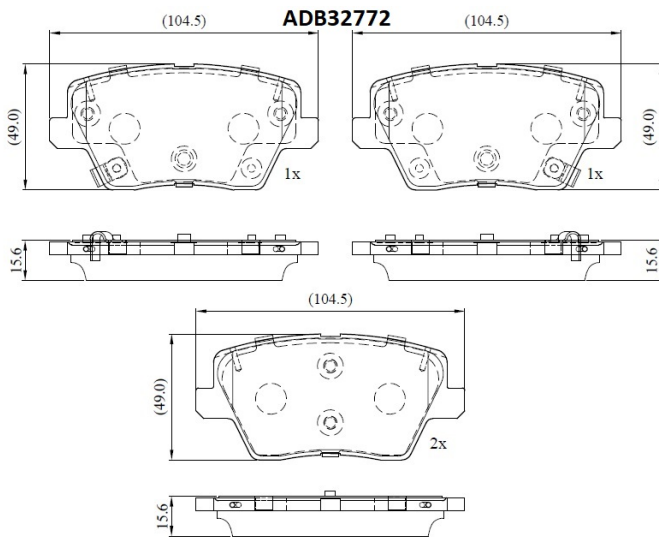

Make: HYUNDAI

Model: i30 Estate

Part Number: ADB32772

Vehicle Manufacturing/Engine:

Specifications

Fitting Position	:	Rear
Model Date	:	2020-
Or. Caliper	:	

WVA	:	22,67,52,26,76,22,677
FMSI	:	
Length	:	105
Width	:	49
Thickness	:	16