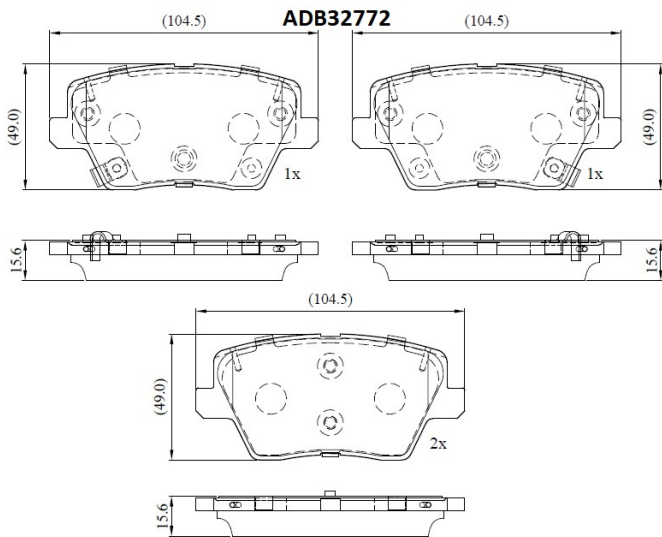

Make: HYUNDAI

Model: i30 Estate

Part Number: ADB32772

Vehicle Manufacturing/Engine:

Specifications

Fitting Position	:	Rear
Model Date	:	2018-
Or. Caliper	:	

WVA	:	22,67,52,26,76,22,677
FMSI	:	
Length	:	105
Width	:	49
Thickness	:	16