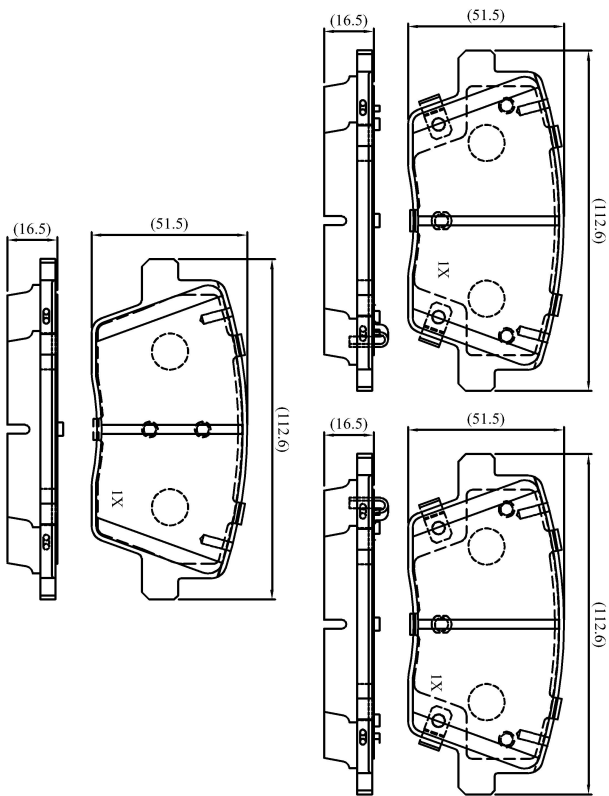

Make: HYUNDAI

Model: i30 FASTBACK

Part Number: ADB32758

Vehicle Manufacturing/Engine:

Specifications

Fitting Position	:	Rear
Model Date	:	2017-
Or. Caliper	:	
WVA	:	2,28,76,22,877
FMSI	:	
Length	:	112
Width	:	52
Thickness	:	16.4