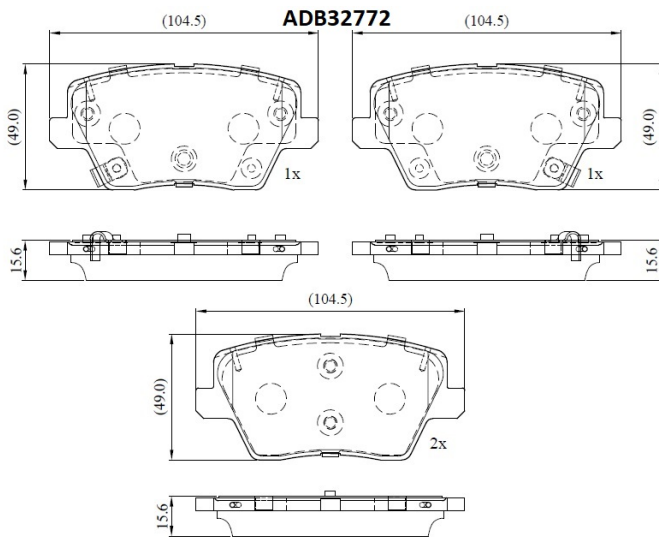

Make: HYUNDAI

Model: i30 FASTBACK

Part Number: ADB32772

Vehicle Manufacturing/Engine:

Specifications

Fitting Position	:	Rear
Model Date	:	2018-
Or. Caliper	:	

WVA	:	22,67,52,26,76,22,677
FMSI	:	
Length	:	105
Width	:	49
Thickness	:	16