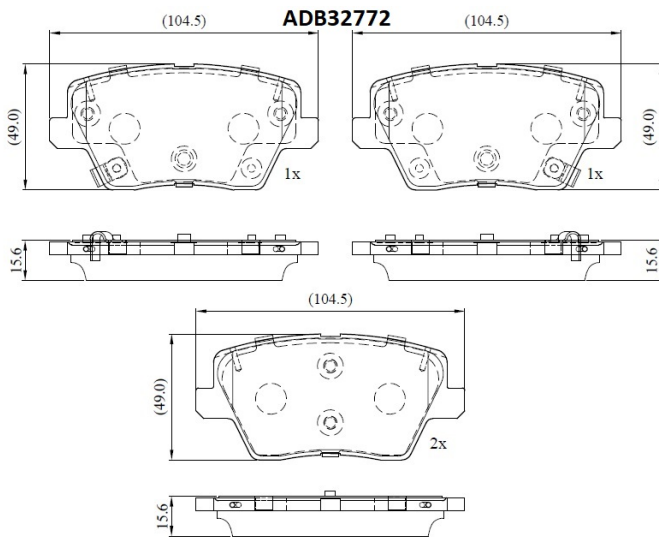

Make: HYUNDAI

Model: i30 FASTBACK

Part Number: ADB32772

Vehicle Manufacturing/Engine:

Specifications

Fitting Position	:	Rear
Model Date	:	2017-
Or. Caliper	:	

WVA	:	22,67,52,26,76,22,677
FMSI	:	
Length	:	105
Width	:	49
Thickness	:	16