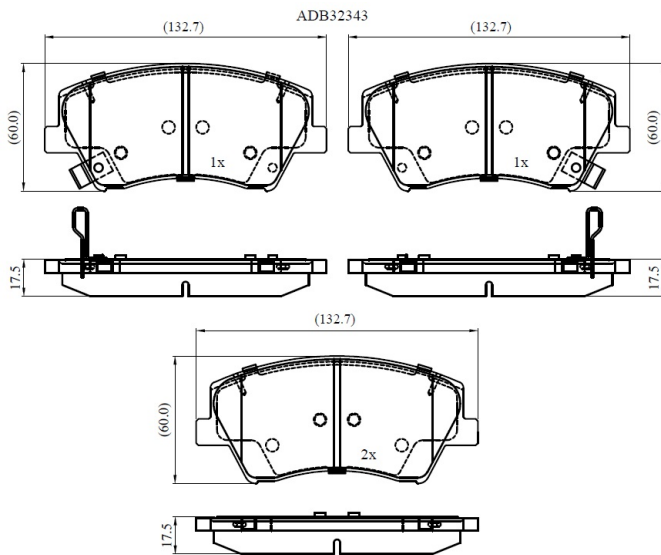

Make: HYUNDAI

Model: i30

Part Number: ADB32343

Vehicle Manufacturing/Engine:

Specifications

Fitting Position	:	Front
Model Date	:	2015-
Or. Caliper	:	

WVA	:	
FMSI	:	
Length	:	132.7
Width	:	60
Thickness	:	17.5