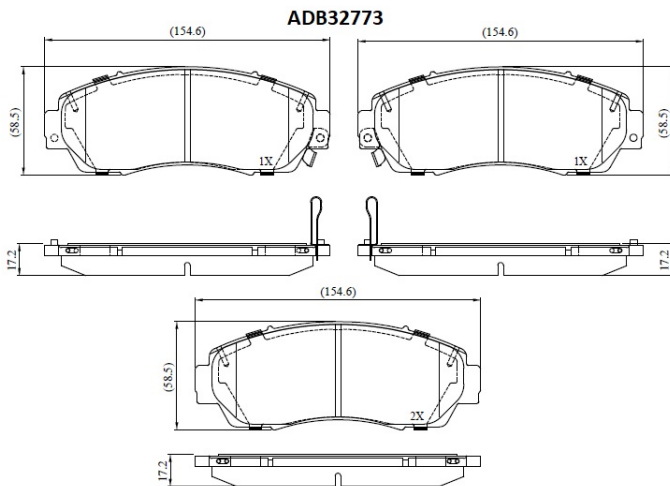

Make: HYUNDAI

Model: i30

Part Number: ADB32773

Vehicle Manufacturing/Engine:

Specifications

Fitting Position	:	Front
Model Date	:	2014-2016
Or. Caliper	:	

WVA	:	25,70,82,57,09,25,710
FMSI	:	
Length	:	132.8
Width	:	60
Thickness	:	18