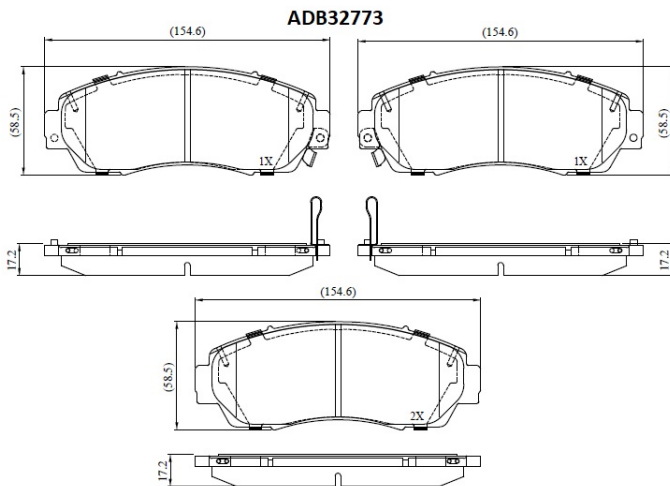

Make: HYUNDAI

Model: i30

Part Number: ADB32773

Vehicle Manufacturing/Engine:

Specifications

Fitting Position	:	Front
Model Date	:	2012-2016
Or. Caliper	:	

WVA	:	25,70,82,57,09,25,710
FMSI	:	
Length	:	132.8
Width	:	60
Thickness	:	18