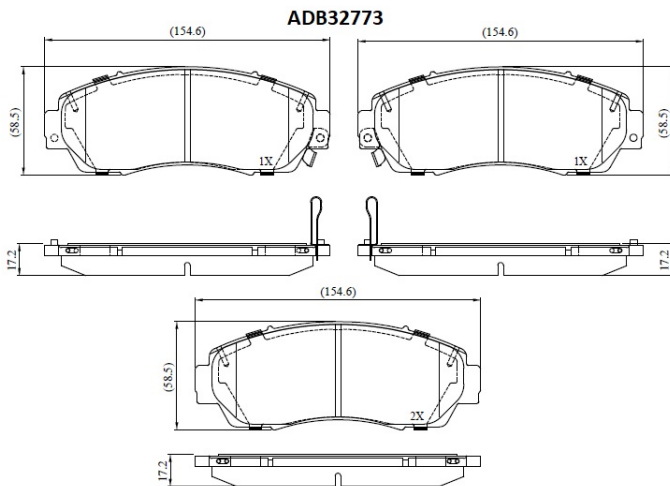

Make: HYUNDAI

Model: i30

Part Number: ADB32773

Vehicle Manufacturing/Engine:

Specifications

Fitting Position	:	Front
Model Date	:	2016-
Or. Caliper	:	

WVA	:	25,70,82,57,09,25,710
FMSI	:	
Length	:	132.8
Width	:	60
Thickness	:	18