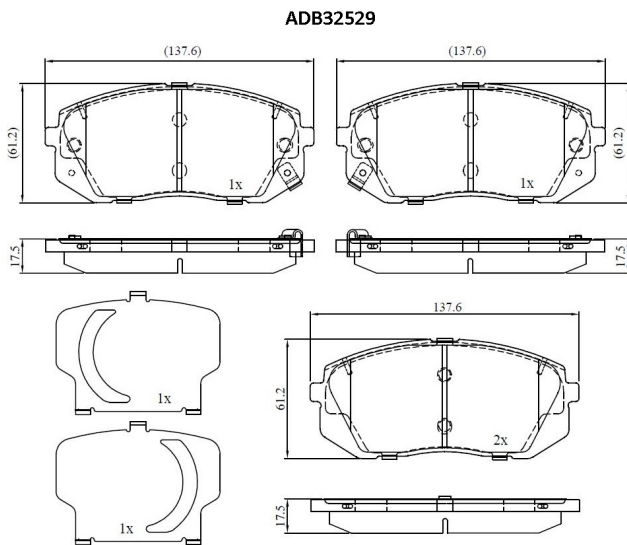

Make: HYUNDAI

Model: i40 I CW

Part Number: ADB32529

Vehicle Manufacturing/Engine:

Specifications

Fitting Position	:	Front
Model Date	:	2015-

Or. Caliper	:	
WVA	:	24501
FMSI	:	
Length	:	137.8
Width	:	61
Thickness	:	17.6