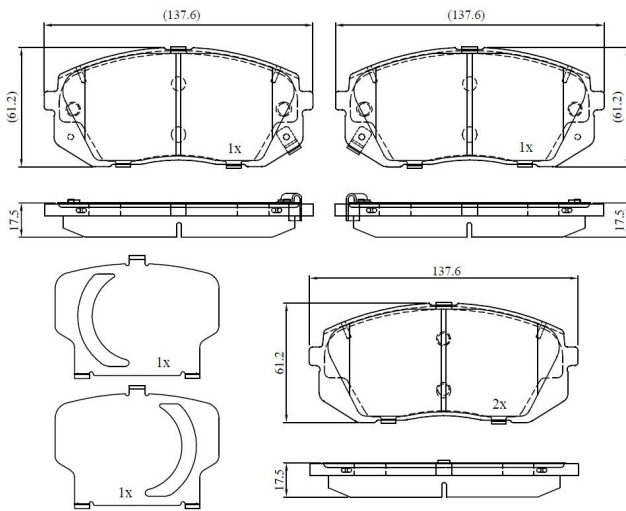

Make: HYUNDAI

Model: i40 I CW

Part Number: ADB32529

Vehicle Manufacturing/Engine:

ADB32529

Specifications

Fitting Position	:	Front
Model Date	:	2014-

Or. Caliper	:	
WVA	:	24501
FMSI	:	
Length	:	137.8
Width	:	61
Thickness	:	17.6