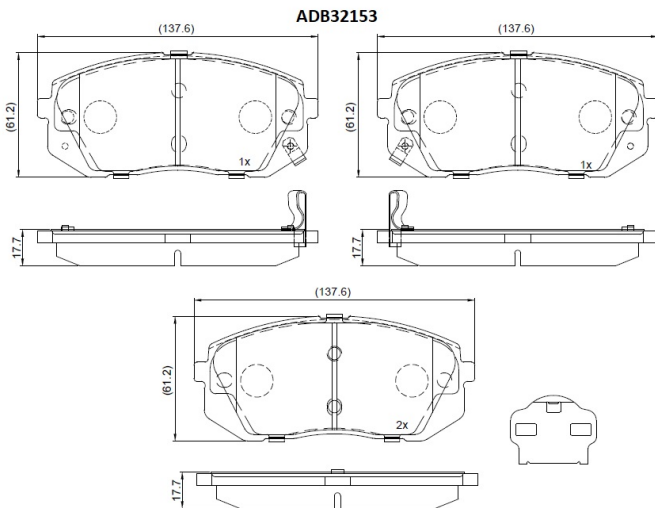

Make: HYUNDAI

Model: i40

Part Number: ADB32153

Vehicle Manufacturing/Engine:

Specifications

Fitting Position	:	Front
Model Date	:	03/12-
Or. Caliper	:	Mando

WVA	:	24501, 25205,25206
FMSI	:	
Length	:	137.6
Width	:	61.2
Thickness	:	17.7