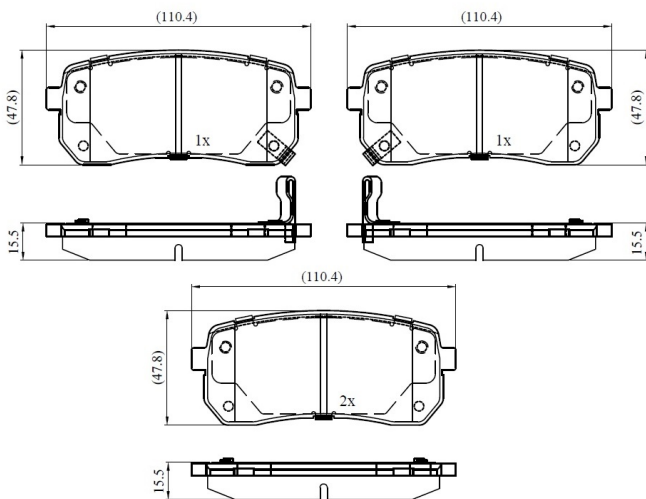

Make: HYUNDAI

Model: i800 Travel

Part Number: ADB33256

Vehicle Manufacturing/Engine:

ADB33256

Specifications

Fitting Position	:	Rear
Model Date	:	2008-

Or. Caliper	:	
WVA	:	24599
FMSI	:	
Length	:	110.4
Width	:	47.8
Thickness	:	15.5