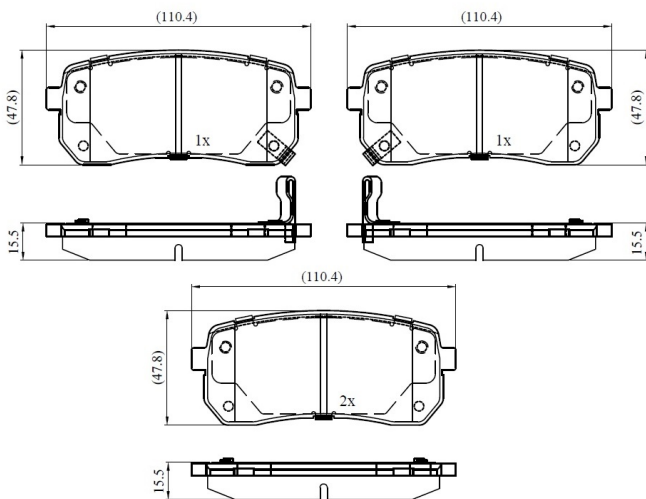

Make: HYUNDAI

Model: iLOAD Cargo

Part Number: ADB33256

Vehicle Manufacturing/Engine:

ADB33256

Specifications

Fitting Position	:	Rear
Model Date	:	2008-

Or. Caliper	:	
WVA	:	24599
FMSI	:	
Length	:	110.4
Width	:	47.8
Thickness	:	15.5