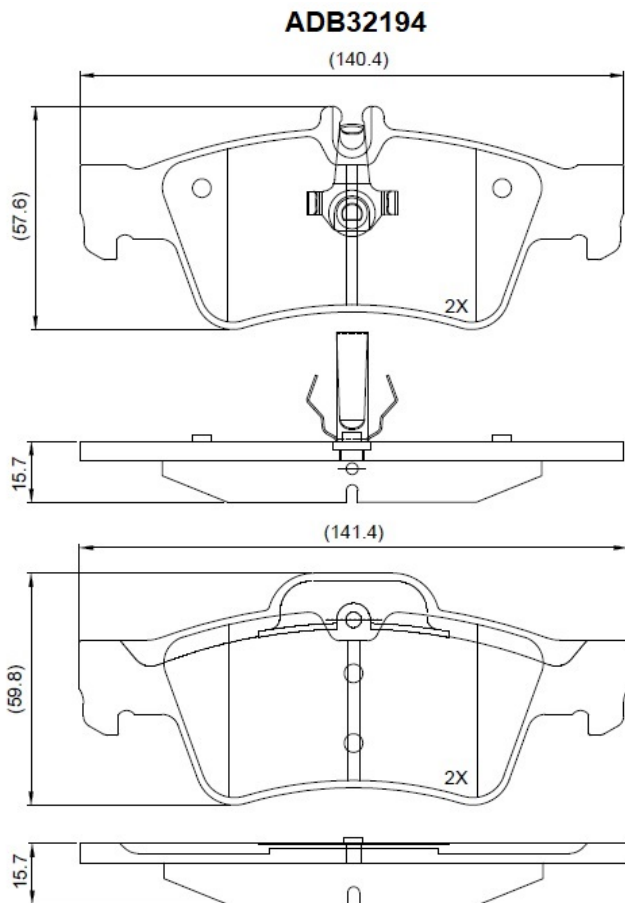

Make: HYUNDAI

Model: ix20

Part Number: ADB32194

Vehicle Manufacturing/Engine:

Specifications

Fitting Position : Front

Model Date	:	11/10-
Or. Caliper	:	TRW
WVA	:	25187, 25188,25189
FMSI	:	
Length	:	130
Width	:	56.5
Thickness	:	17.8