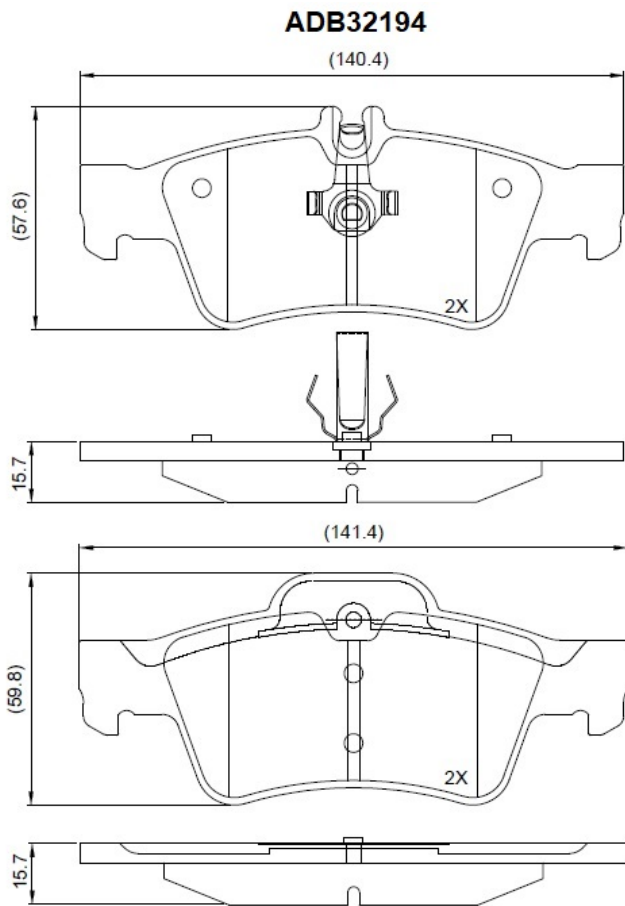

Make: HYUNDAI

Model: ix20

Part Number: ADB32194

Vehicle Manufacturing/Engine:

Specifications

Fitting Position

:

Front

Model Date	:	11/10-
Or. Caliper	:	TRW
WVA	:	25187, 25188,25189
FMSI	:	
Length	:	130
Width	:	56.5
Thickness	:	17.8