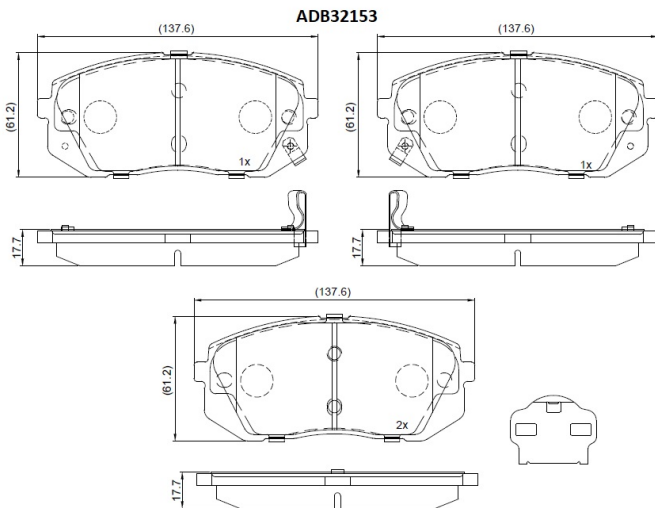

Make: HYUNDAI

Model: ix35

Part Number: ADB32153

Vehicle Manufacturing/Engine:

Specifications

Fitting Position	:	Front
Model Date	:	04/12-
Or. Caliper	:	Mando

WVA	:	24501, 25205,25206
FMSI	:	
Length	:	137.6
Width	:	61.2
Thickness	:	17.7