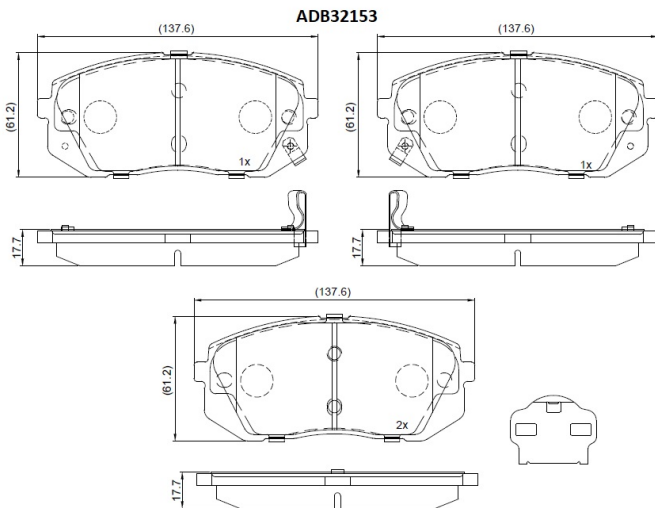

Make: HYUNDAI

Model: ix35

Part Number: ADB32153

Vehicle Manufacturing/Engine:

Specifications

Fitting Position	:	Front
Model Date	:	01/10-
Or. Caliper	:	Mando

WVA	:	24501, 25205,25206
FMSI	:	
Length	:	137.6
Width	:	61.2
Thickness	:	17.7