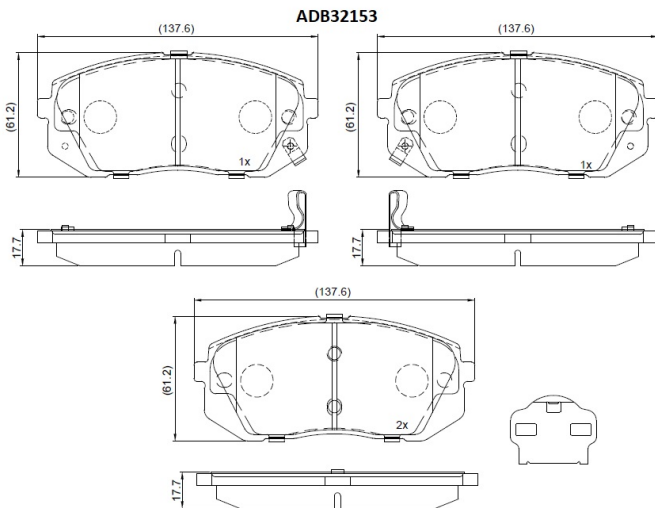

Make: HYUNDAI

Model: ix35

Part Number: ADB32153

Vehicle Manufacturing/Engine:

Specifications

Fitting Position	:	Front
Model Date	:	04/10-
Or. Caliper	:	Mando

WVA	:	24501, 25205,25206
FMSI	:	
Length	:	137.6
Width	:	61.2
Thickness	:	17.7