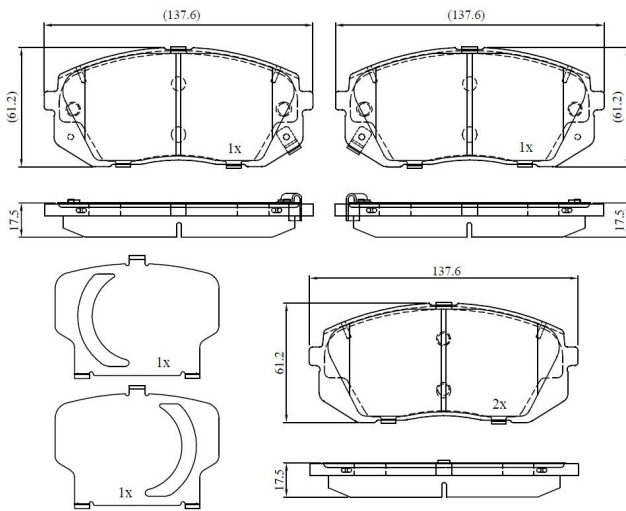

Make: HYUNDAI

Model: ix35

Part Number: ADB32529

Vehicle Manufacturing/Engine:

ADB32529

Specifications

Fitting Position	:	Front
Model Date	:	2013-

Or. Caliper	:	
WVA	:	24501
FMSI	:	
Length	:	137.8
Width	:	61
Thickness	:	17.6